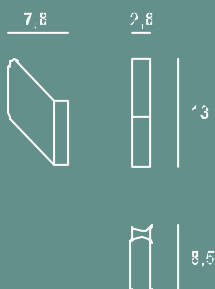

Un flash de color nos alegra las paredes.

Perxa individual de pared.

Se atornilla a la pared mediante un soporte en aluminio anodizado color plata que deja oculto cualquier tipo de herraje. A este soporte se le ancla un único colgador de poliuretano flexible de piel integral disponible en cinco colores: blanco crema, chocolate, amarillo, rojo frambuesa y azul claro.

Apto para interior y exterior.

Un flash de color ens alegra les parets.

Perxa individual de pared.

Es colla a la paret mitjançant un suport en alumini anoditzat color plata que deixa ocult qualsevol tipus de ferratge. A aquest suport es cerja un únic penjador de poliuretà flexible de pell integral disponible en cinc colors: blanc crema, xocolata, groc, roig gerda, i blau clar.

Apte per a ús interior i exterior.

Un flash de couleur qui égaie nos murs.

Porte-manteau mural individuel.

On le visse au mur par le biais d'un support en aluminium anodisé couleur argent qui masque toute ferrure. On fixe à ce support un seul crochet de suspension en polyuréthane flexible de cuir intégral disponible en cinq couleurs: blanc crème, chocolat, jaune, rouge framboise et bleu clair.

Convient pour l'intérieur et pour l'extérieur.

A coloured flash to liven up the wall.

Individual wall hanger.

Screwed to the wall using a silver-colour anodised aluminium support that covers the fixing mechanism. This support is used to anchor the one single flexible polyurethane hanger available in five colours: cream white, chocolate, raspberry red and light blue.

Suitable for indoors or out.

Ein Farbflash, der Wände lebendig macht.

Individualer Wandkleberhaken